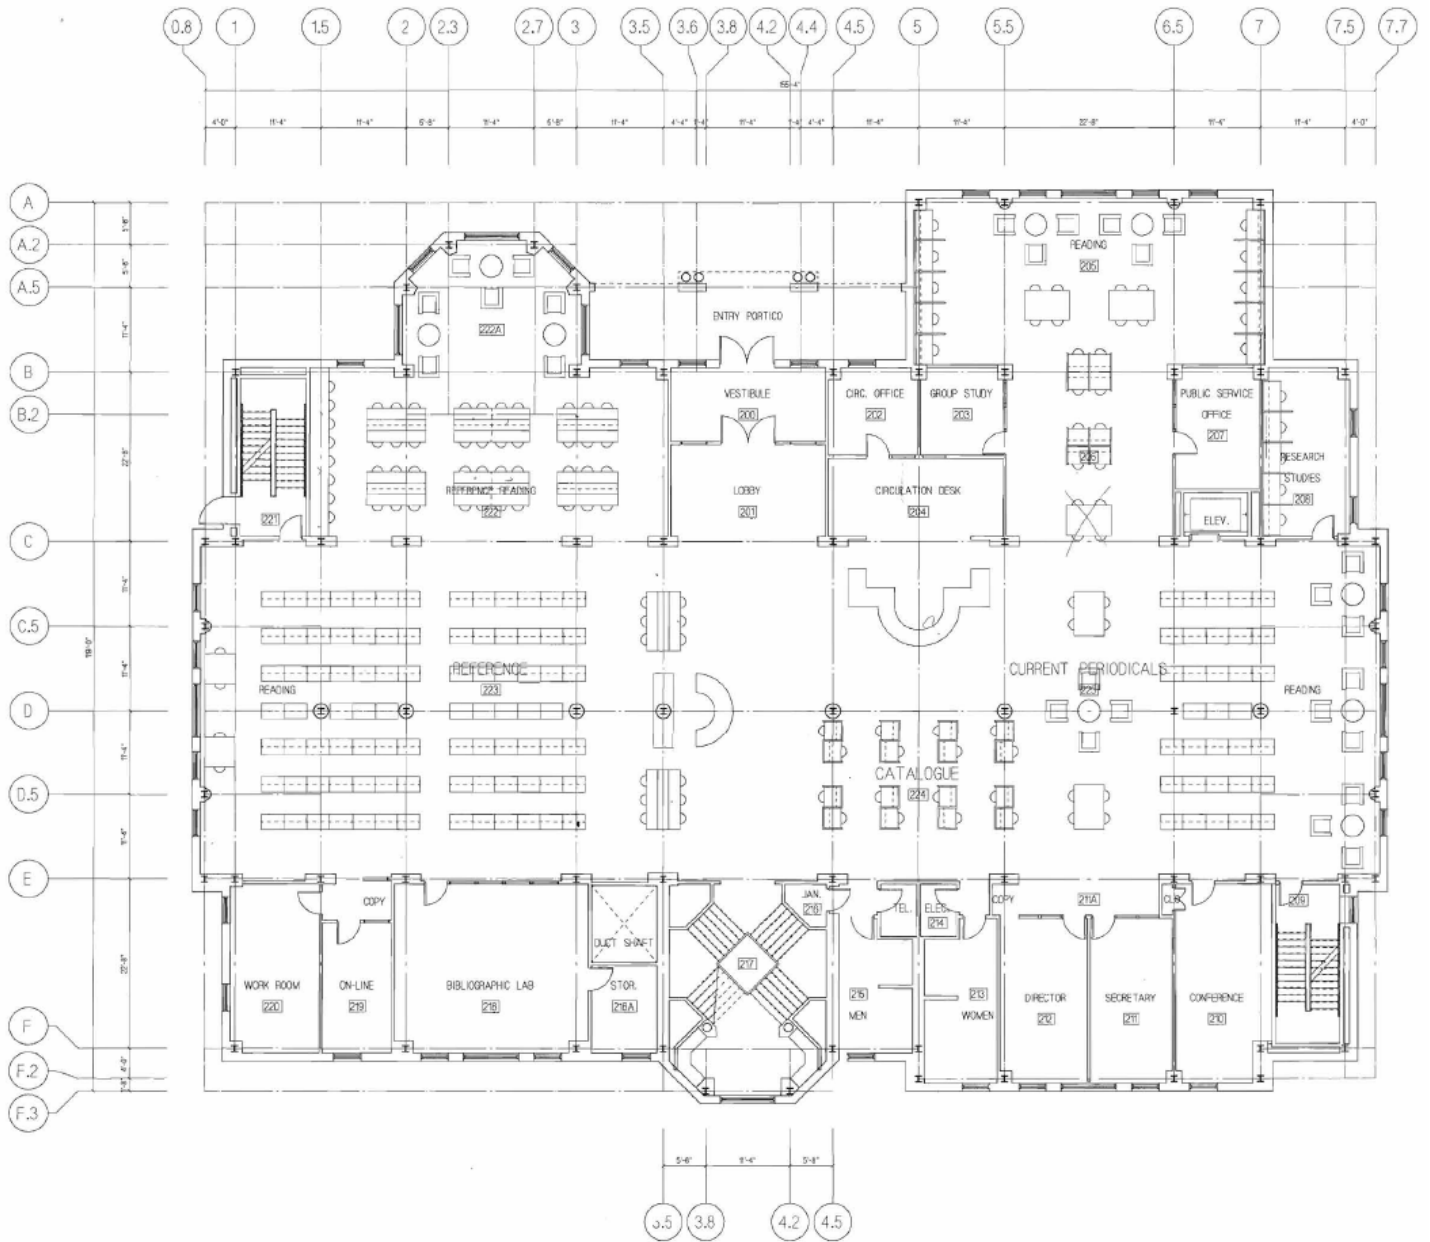

Main Floor "Level 2"